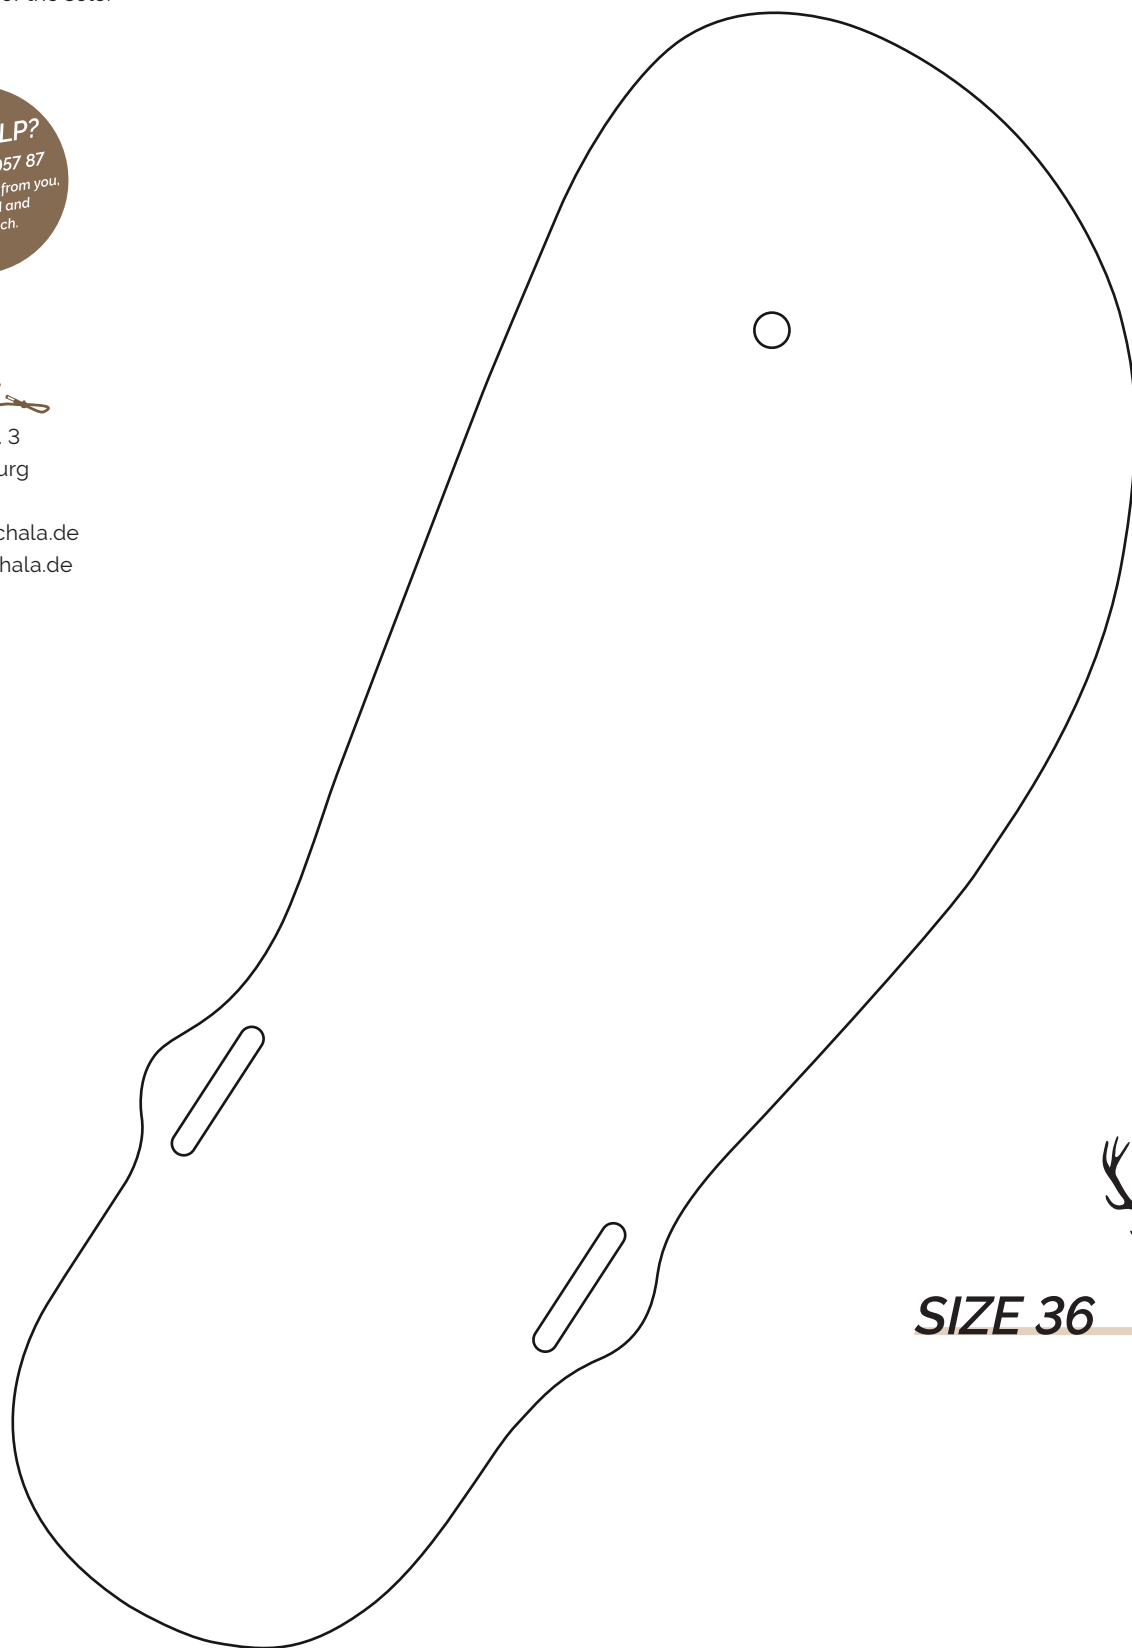

OUR RECOMMENDATION

If your feet are very slim or very wide, we recommend that you order a **custom-made product**. This applies if there is **more than 5 - 6 mm distance** from your foot to the edge of the sole.

Chala

Engesserstr. 3
79108 Freiburg
Germany
Web: www.chala.de
Mail: info@chala.de

SIZE 36

INFO

This page must be printed in **100 % / original size** (disable automatic page adjustment).

Check with a ruler, whether the control line on the printout corresponds to the specified 5 cm length.