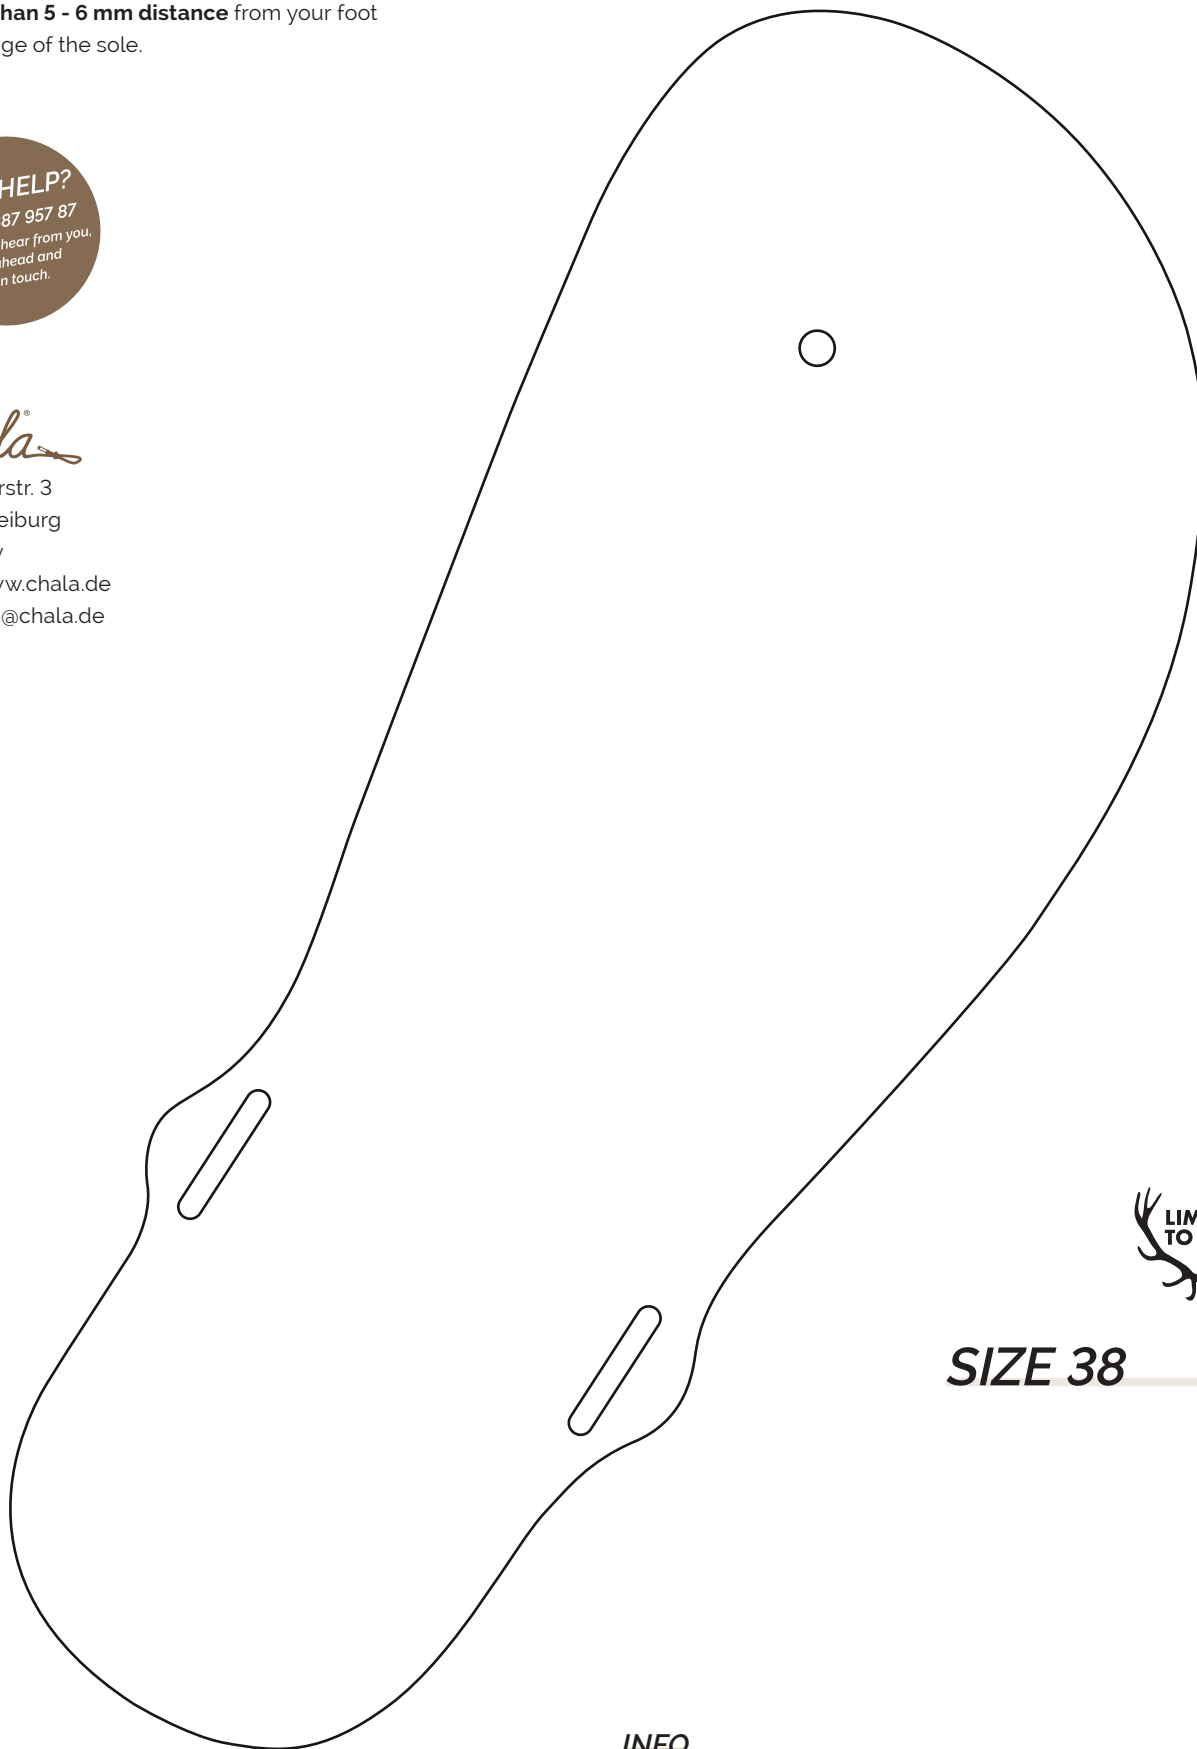

OUR RECOMMENDATION

If your feet are very slim or very wide, we recommend that you order a **custom-made product**. This applies if there is **more than 5 - 6 mm distance** from your foot to the edge of the sole.

Chala

Engesserstr. 3
79108 Freiburg
Germany
Web: www.chala.de
Mail: info@chala.de

SIZE 38

INFO

This page must be printed in **100 % / original size** (disable automatic page adjustment).

Check with a ruler, whether the control line on the printout corresponds to the specified 5 cm length.