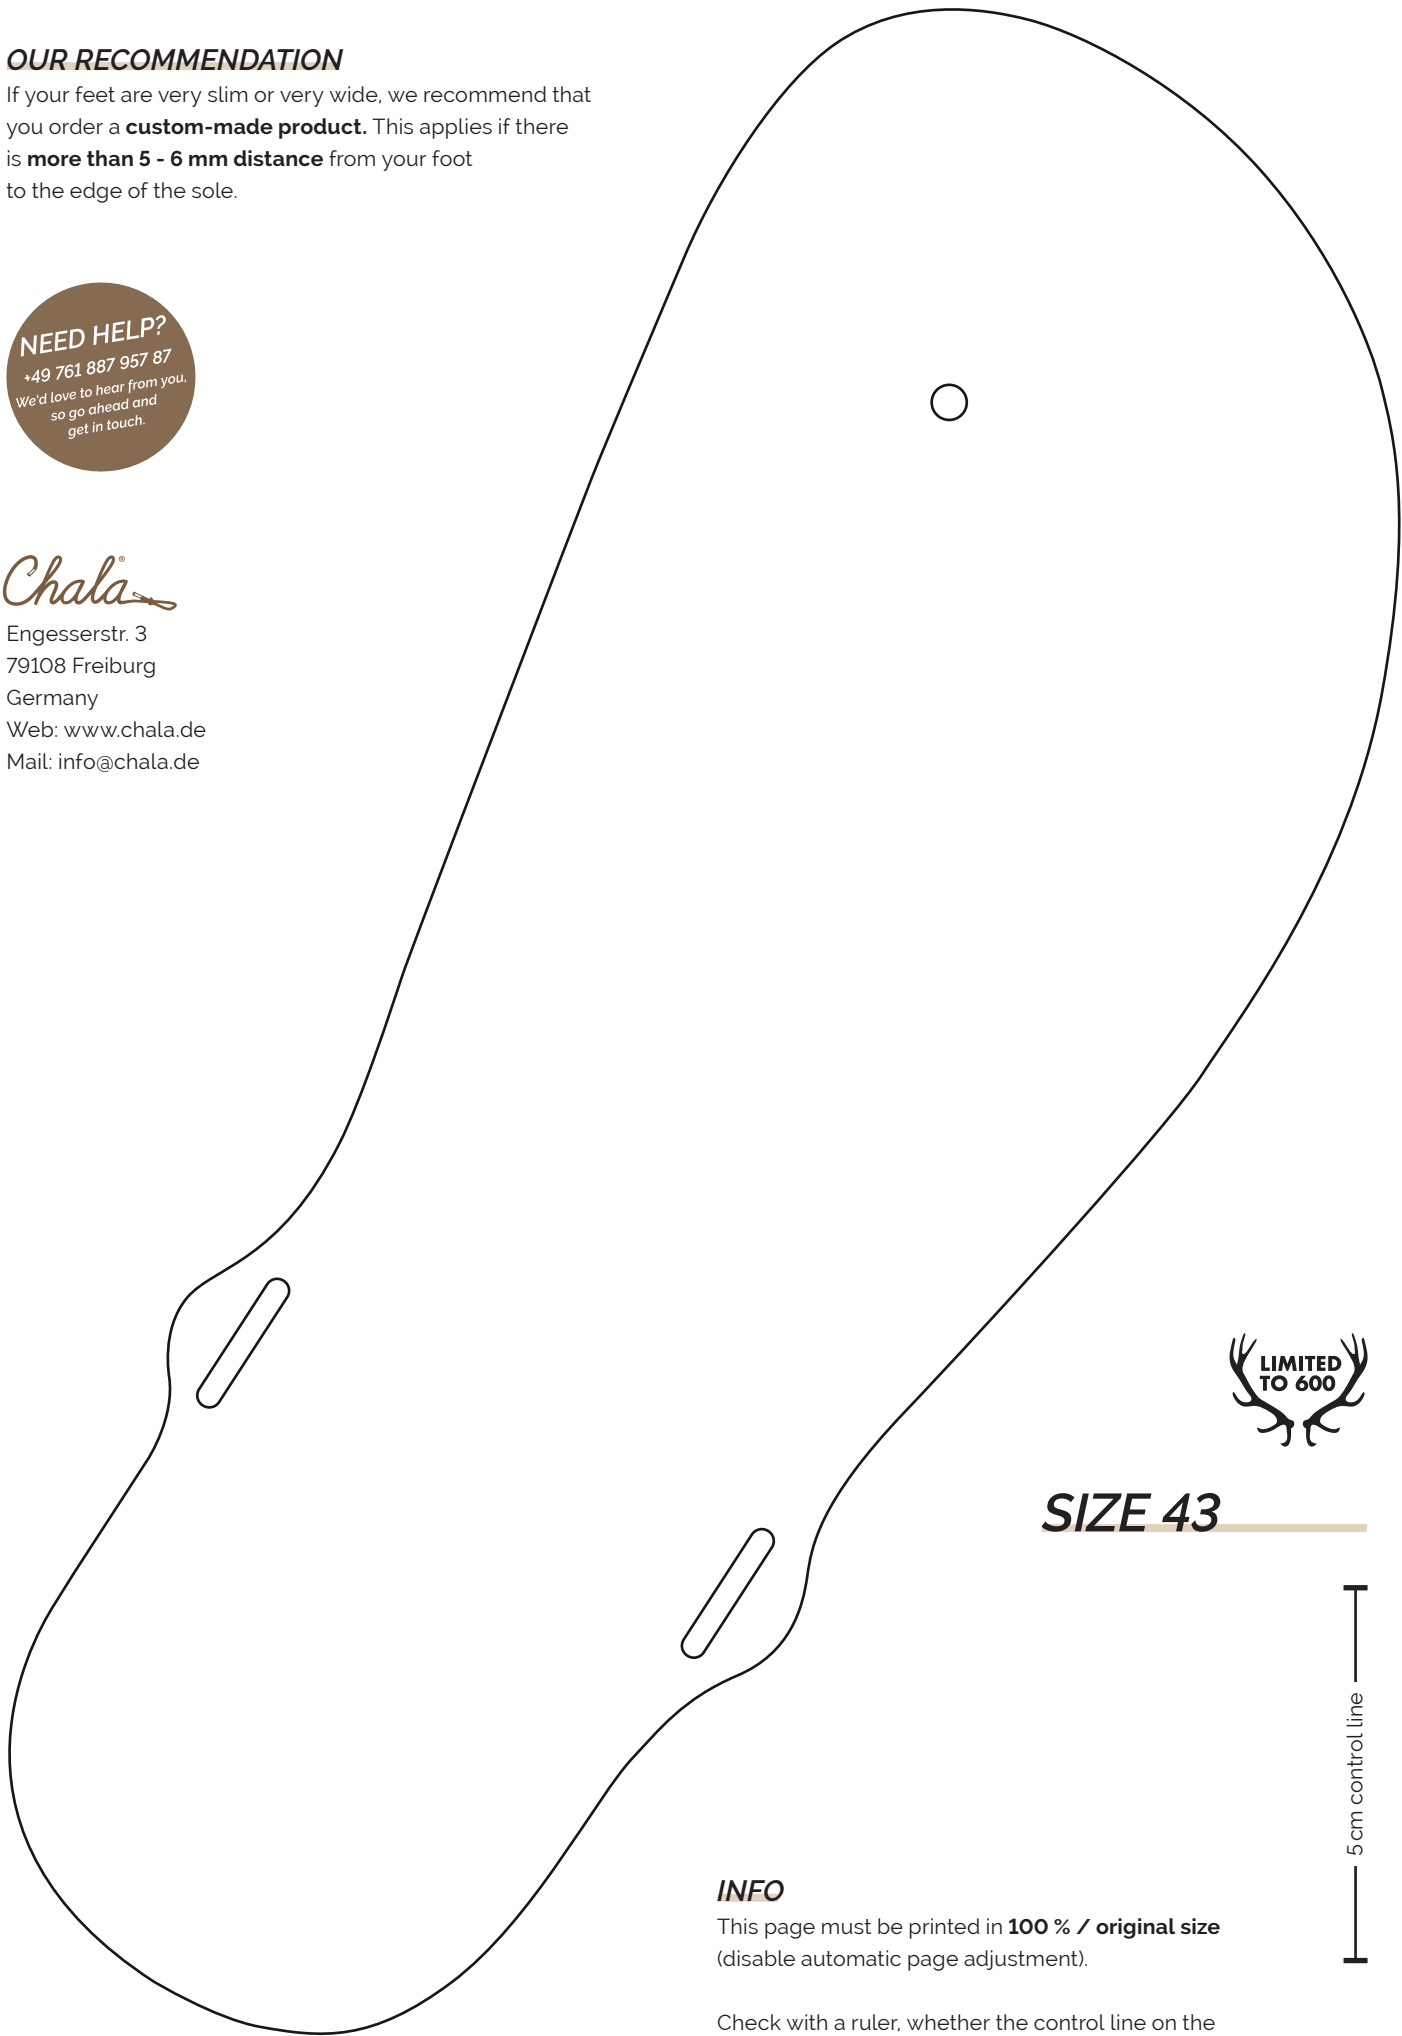

OUR RECOMMENDATION

If your feet are very slim or very wide, we recommend that you order a **custom-made product**. This applies if there is **more than 5 - 6 mm distance** from your foot to the edge of the sole.

Chala

Engesserstr. 3
79108 Freiburg
Germany
Web: www.chala.de
Mail: info@chala.de

SIZE 43

INFO

This page must be printed in **100 % / original size** (disable automatic page adjustment).

Check with a ruler, whether the control line on the printout corresponds to the specified 5 cm length.