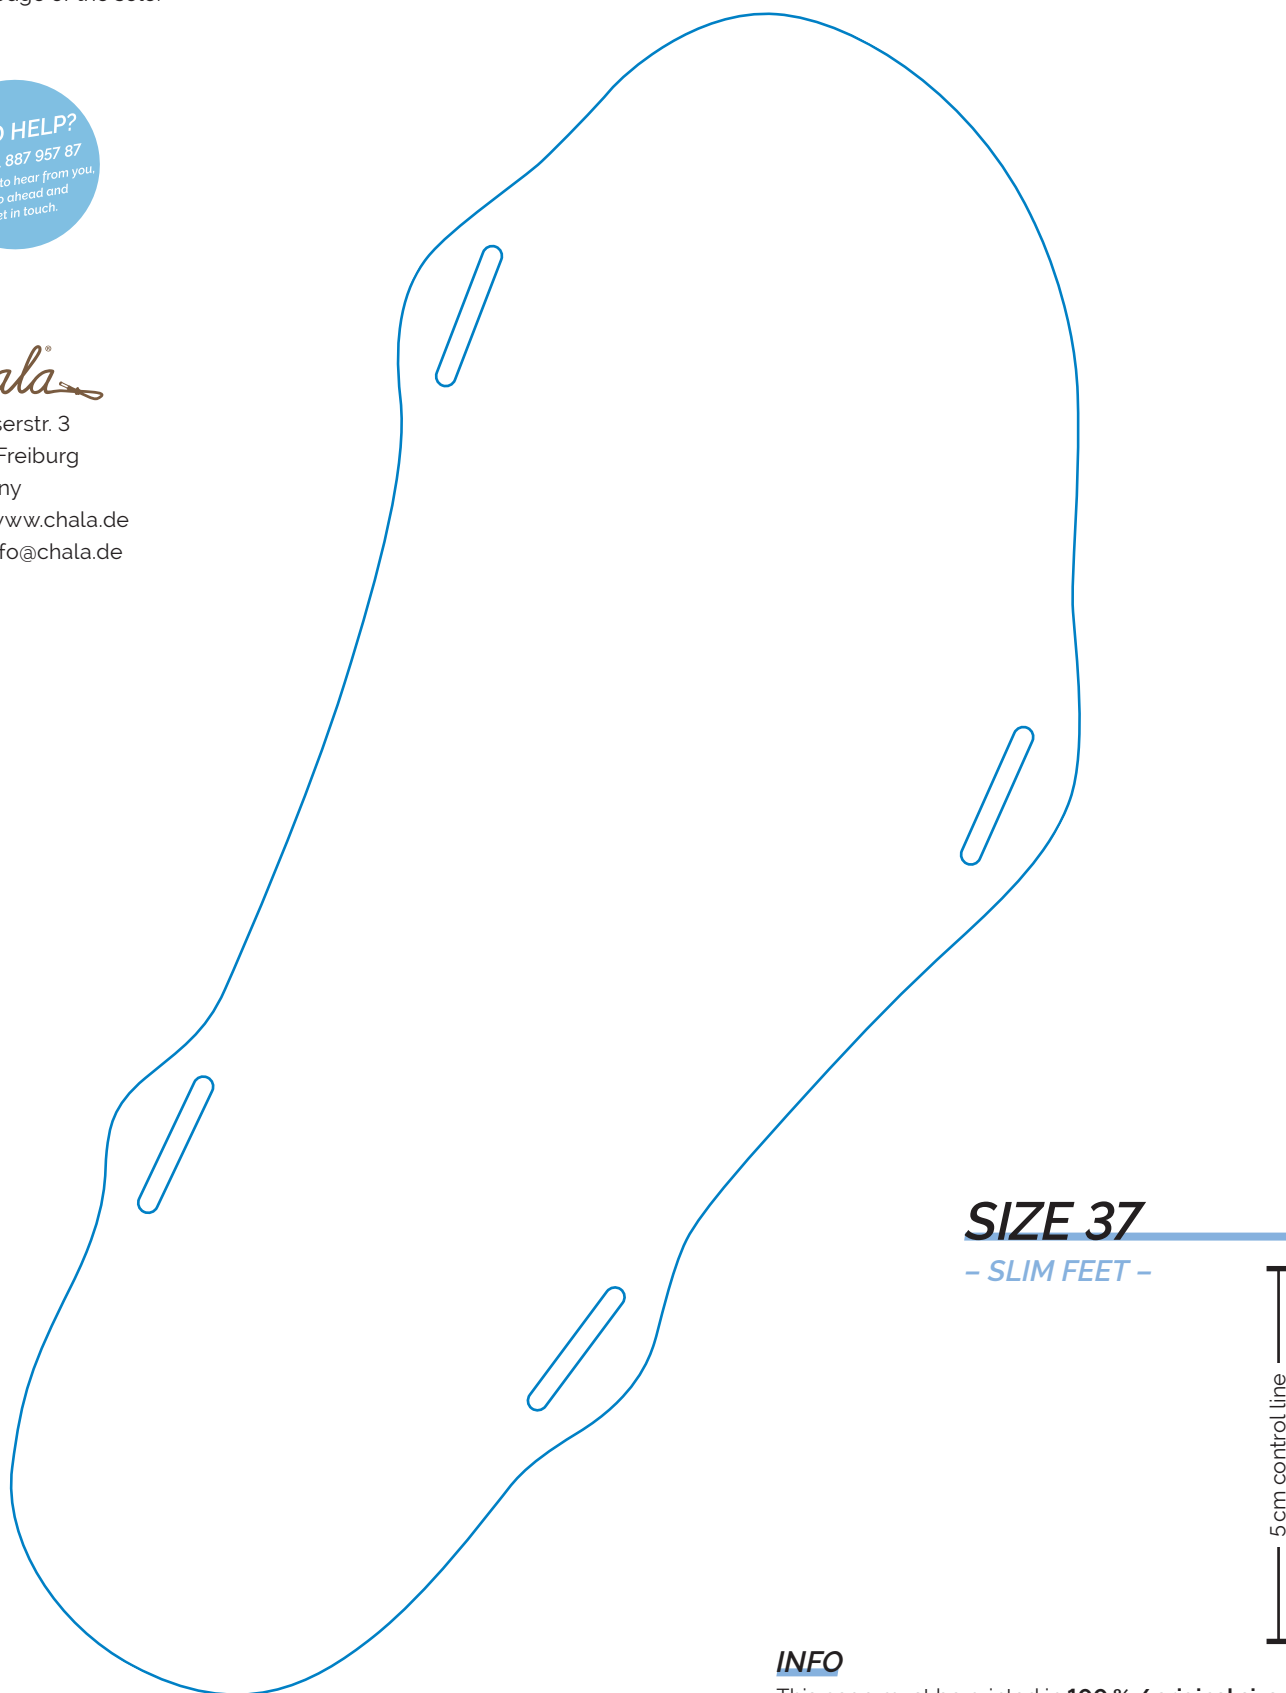

**SIZE 37**  
- SLIM FEET -

5 cm control line