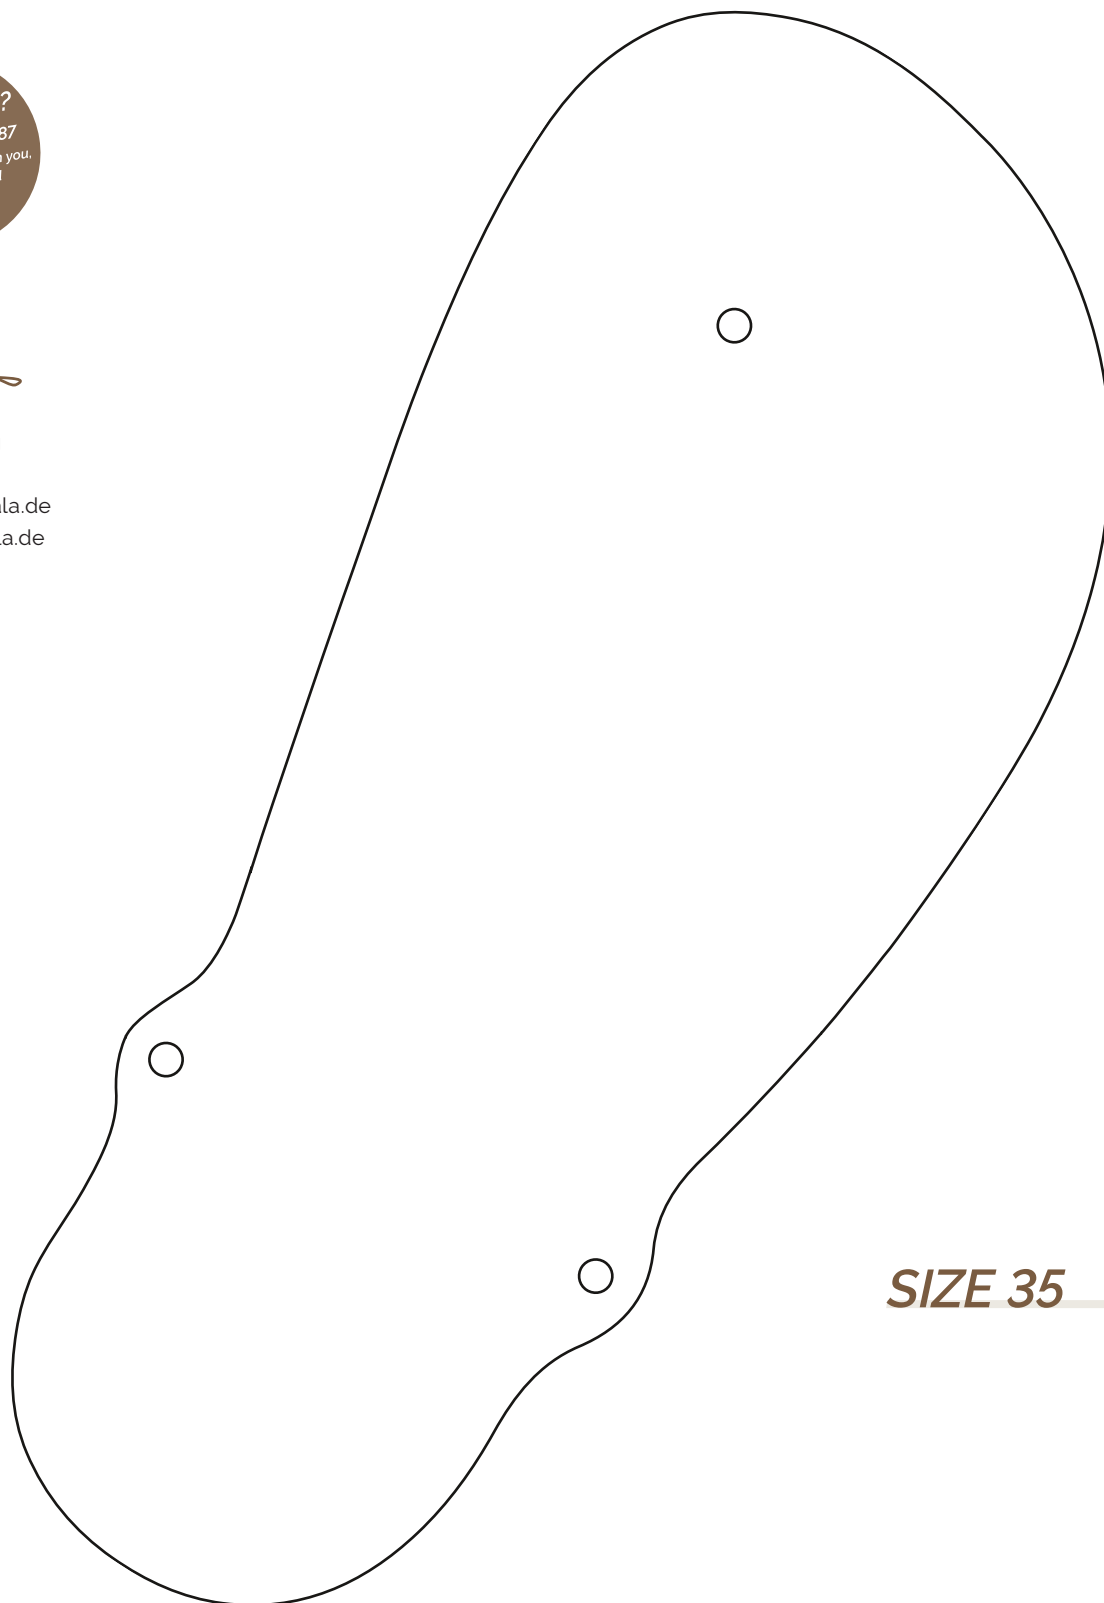

OUR RECOMMENDATION

If your feet are very slim or very wide, we recommend that you order a **custom-made product**. This applies if there is **more than 5 - 6 mm distance** from your foot to the edge of the sole.

Chala

Engesserstr. 3
79108 Freiburg
Germany
Web: www.chala.de
Mail: info@chala.de

SIZE 35

INFO

This page must be printed in **100 % / original size** (disable automatic page adjustment).

Check with a ruler, whether the control line on the printout corresponds to the specified 5 cm length.