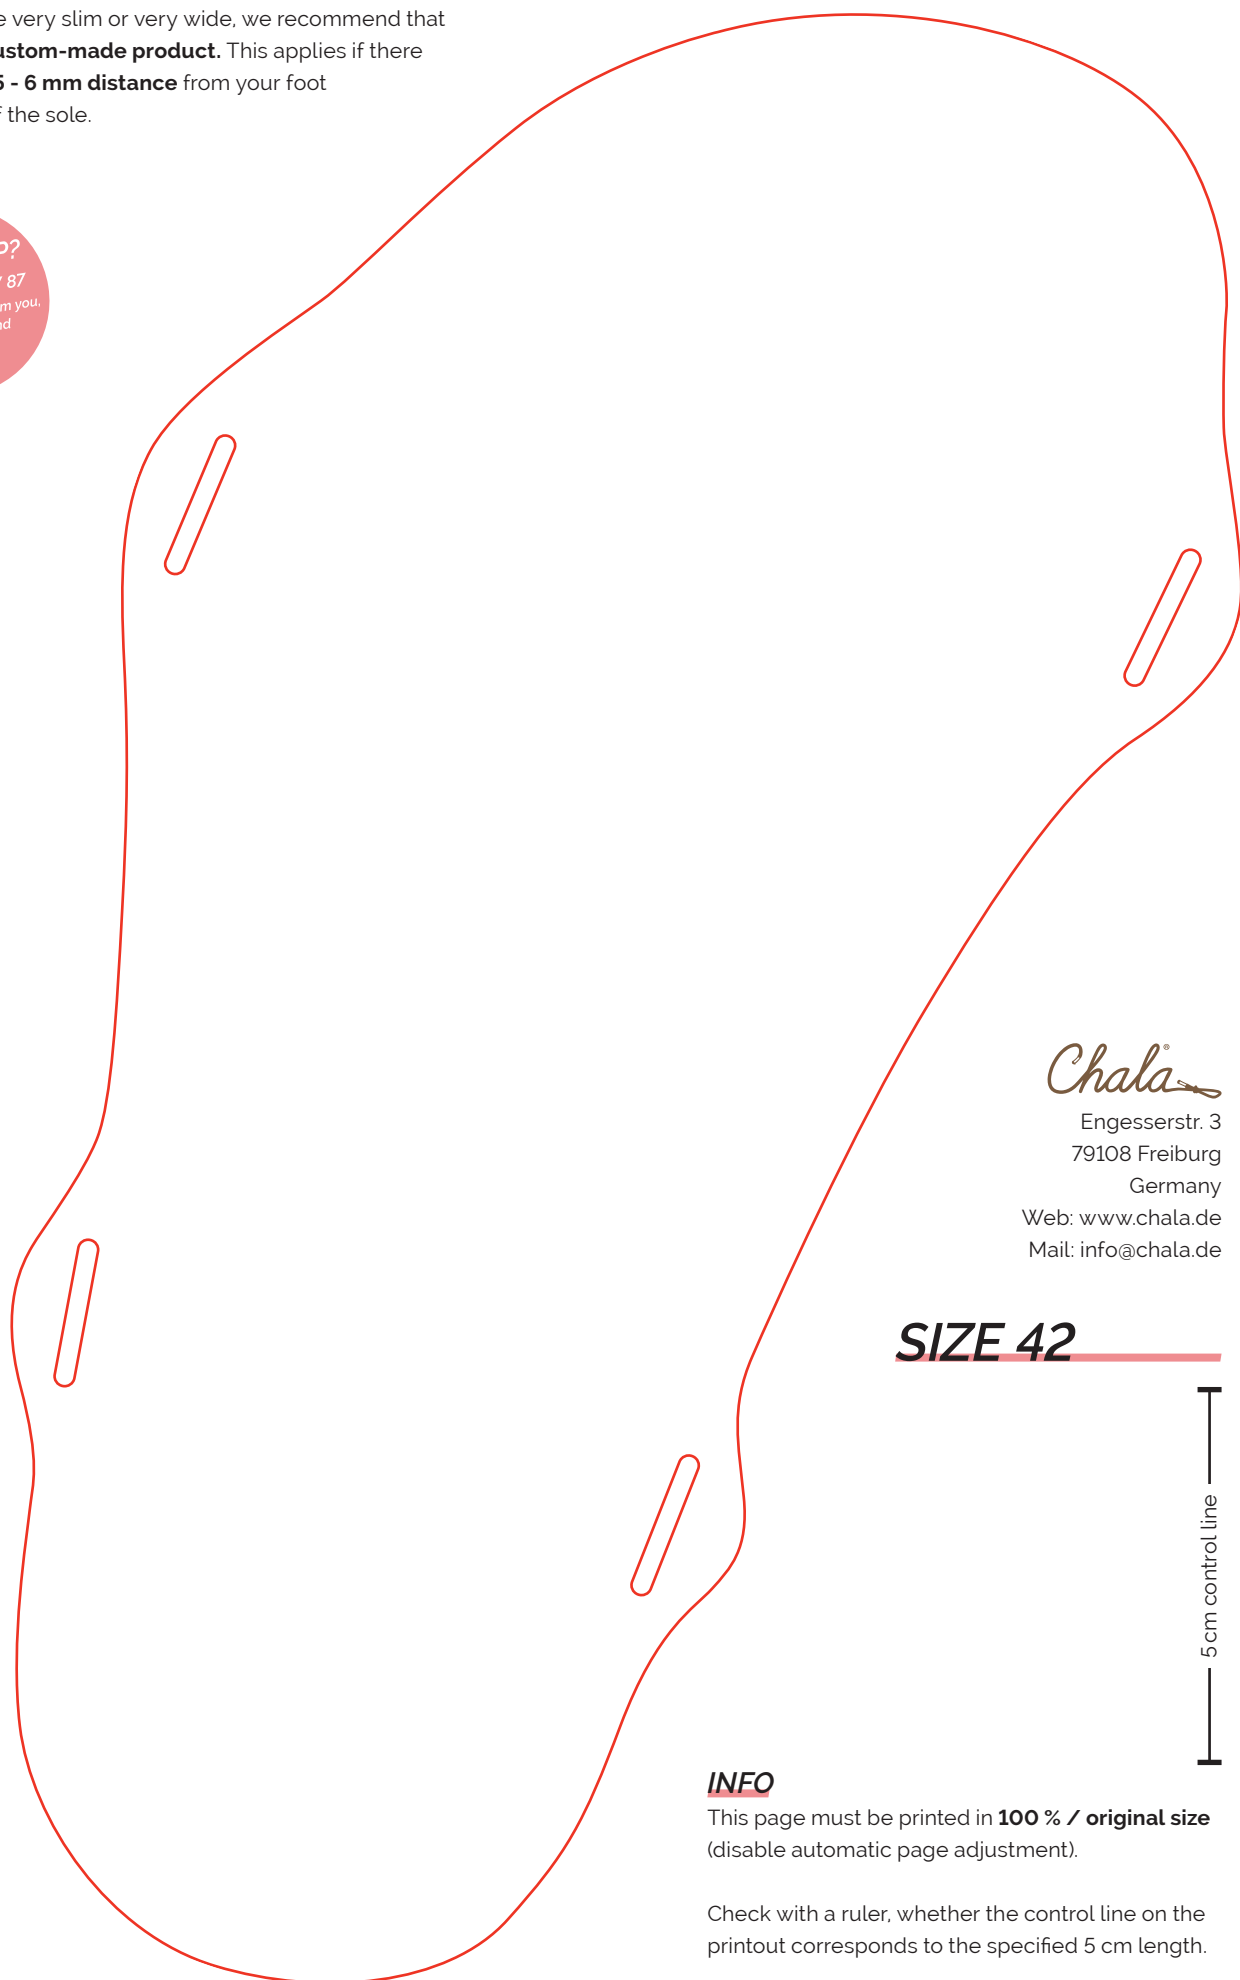

OUR RECOMMENDATION

If your feet are very slim or very wide, we recommend that you order a **custom-made product**. This applies if there is **more than 5 - 6 mm distance** from your foot to the edge of the sole.

NEED HELP?

+49 761 887 957 87

We'd love to hear from you,
so go ahead and
get in touch.

Chala

Engesserstr. 3
79108 Freiburg
Germany

Web: www.chala.de

Mail: info@chala.de

SIZE 42

5 cm control line

INFO

This page must be printed in **100 % / original size** (disable automatic page adjustment).

Check with a ruler, whether the control line on the printout corresponds to the specified 5 cm length.