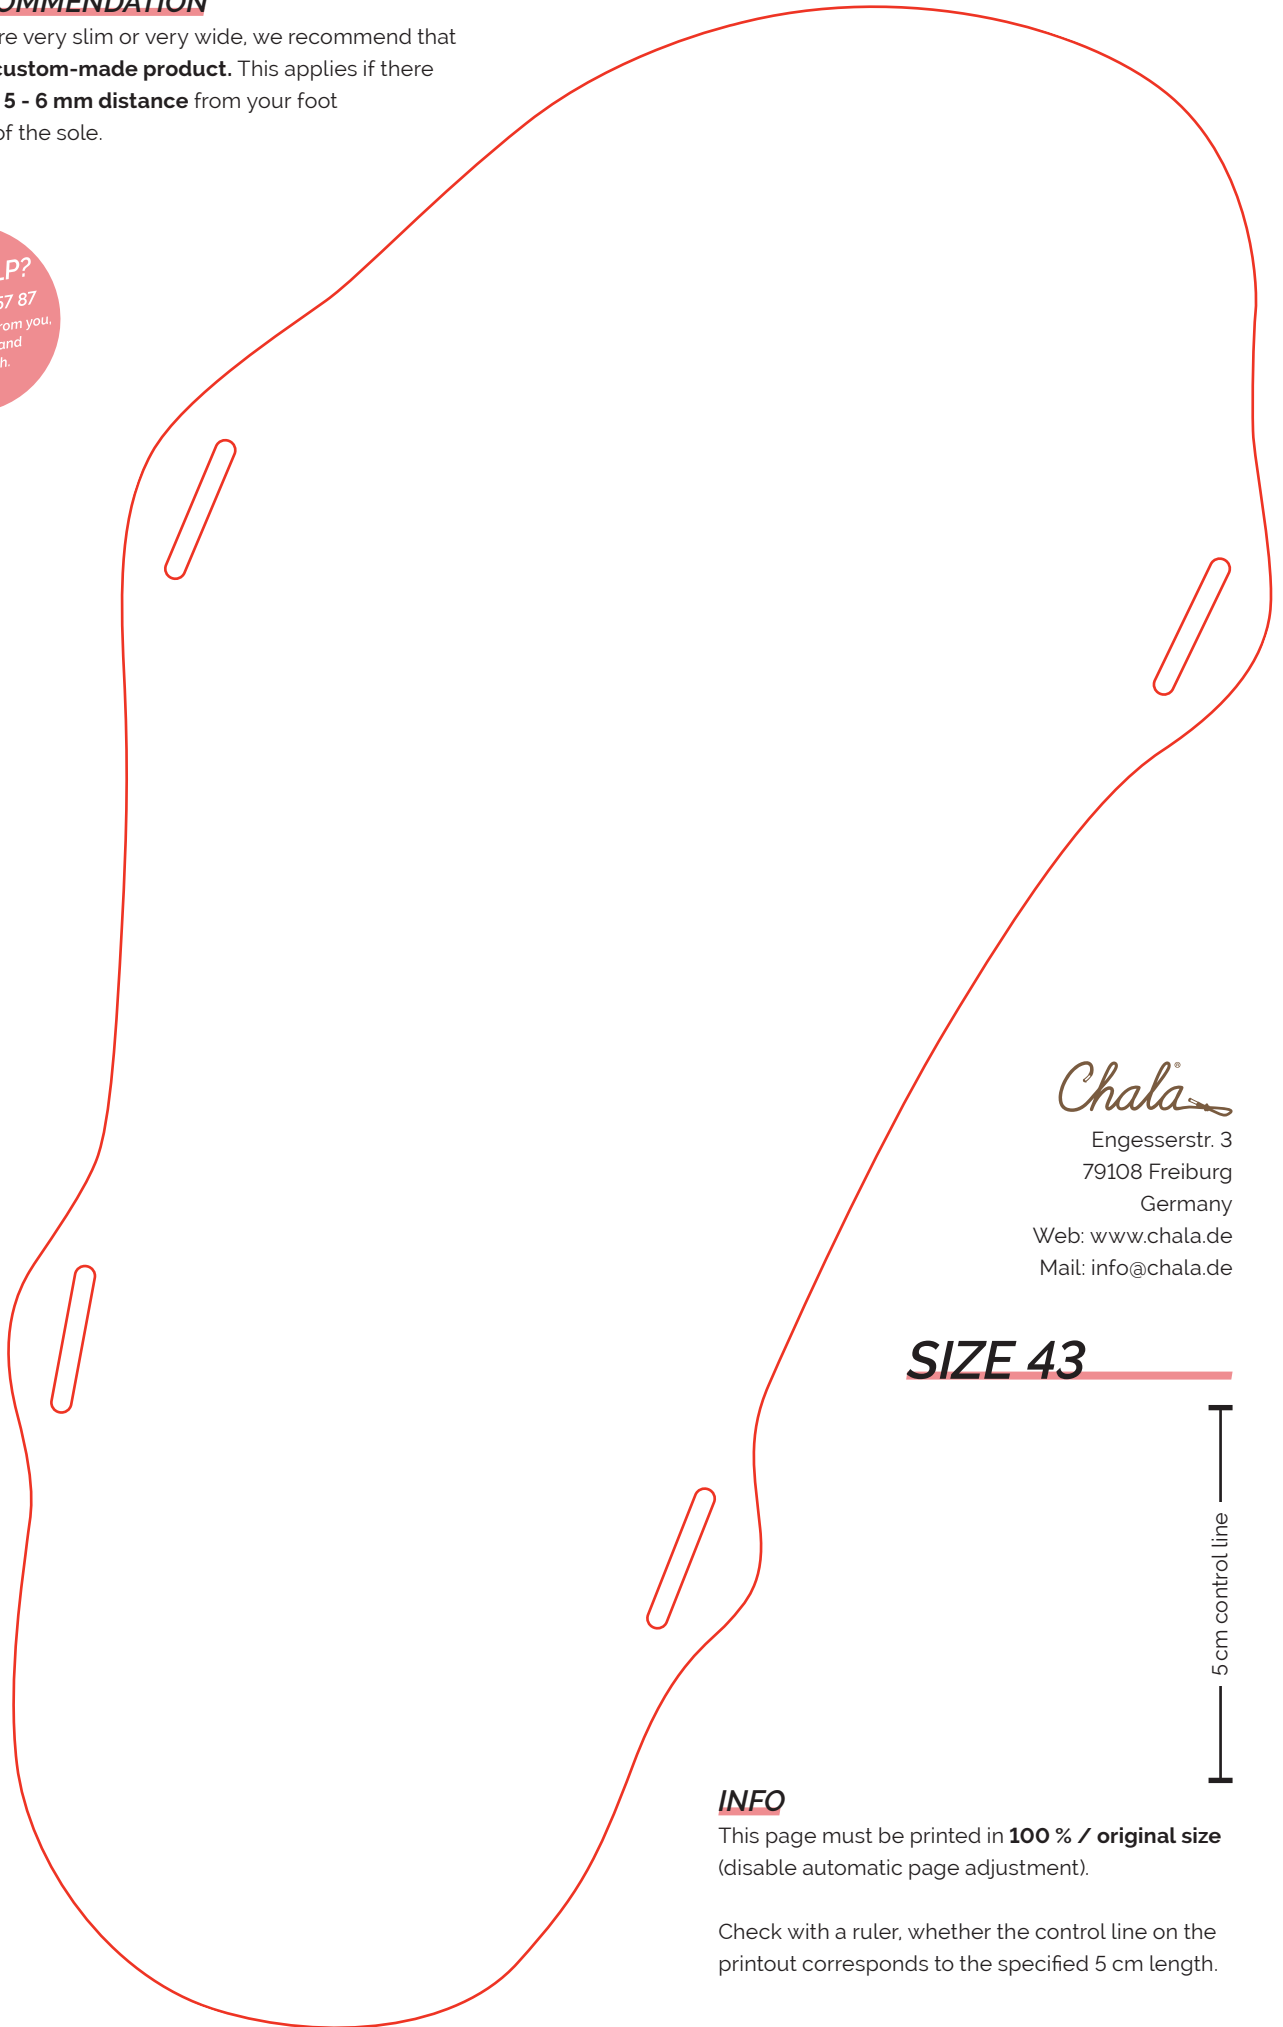

OUR RECOMMENDATION

If your feet are very slim or very wide, we recommend that you order a **custom-made product**. This applies if there is **more than 5 - 6 mm distance** from your foot to the edge of the sole.

NEED HELP?

+49 761 887 957 87

We'd love to hear from you,
so go ahead and
get in touch.

Chala

Engesserstr. 3
79108 Freiburg
Germany

Web: www.chala.de

Mail: info@chala.de

SIZE 43

5 cm control line

INFO

This page must be printed in **100 % / original size** (disable automatic page adjustment).

Check with a ruler, whether the control line on the printout corresponds to the specified 5 cm length.